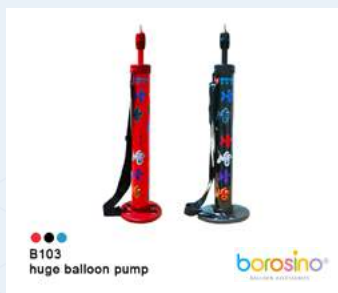

Double Action Hand Pump

SKU B162 Size: 5cm x 28cm

Mini Double Action Hand Pump

SKU B101 Size: 3.8cm x 18cm

Pocket 160 Balloon Pump

SKU B111

Modeling 160 Balloon Pump

SKU B111N Size: 4.2cm x 24.5cm

Huge Balloon Pump

SKU B103 Size: 8.5cm x 25cm x 86cm

One stroke inflating design for 160/260/360 and modeling balloons. Comes with strap.

Foot Pump (2 sizes)

SKU B001 Small: 9.5cm x 11cm
SKU B002 Medium: 11cm x 11cm