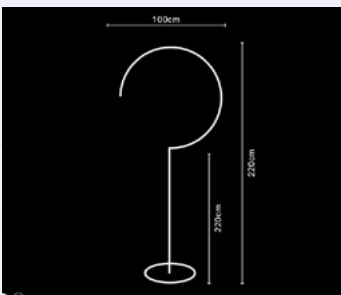

Hangar Metal Frame

SKU B524

Pointed Metal Arch

SKU B477

Size: 2m x 2.5m
Color: Black, White, or Gold

Round Metal Arch Frame

B431-2012 Size: 2m high x 1.2m wide
B431-2816 Size: 2.8m high x 1.68m wide

Semi Ball Frame