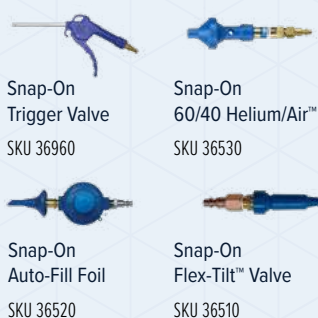

Includes Snap-On Outlets:

Classic Auto-Fill Foil Inflator

SKU 82600 US	SKU 82630 SE	SKU 82660 IT
SKU 82610 UK	SKU 82640 JP	SKU 82670 AUS
SKU 82620 EU	SKU 82650 RUS	

- Never pop a foil balloon again!
- Automatically reduces the flow of gas when foil is fully inflated.