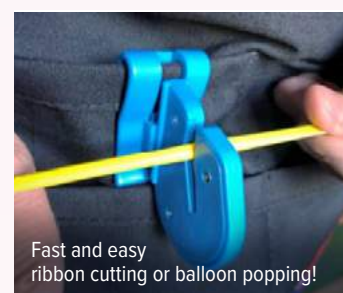

Balloon Tie Knotting Tool

SKU B606

Ribbon Cutter

SKU 36940
Easily attaches to a belt with a protected razor for fast and easy ribbon cutting.

Ribbon splitter

SKU B602

Balloon Cutter

SKU B603