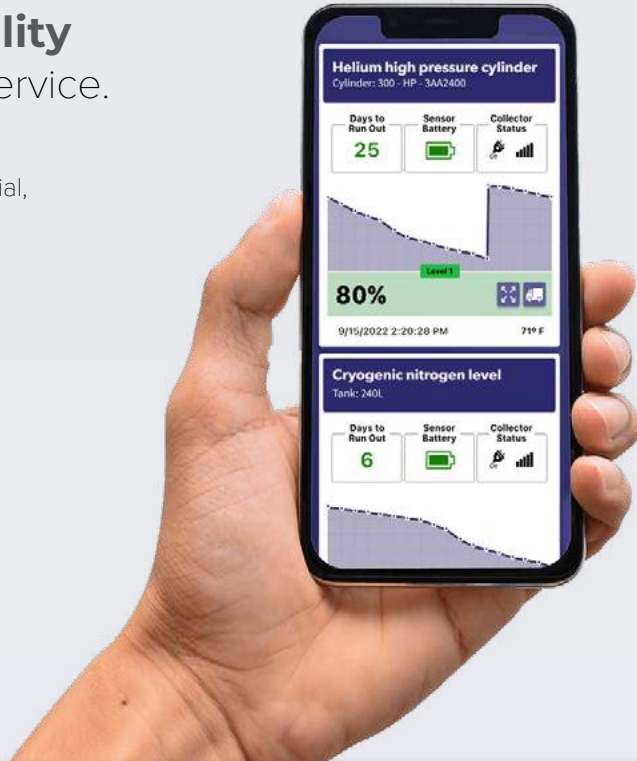

The industry's first affordable helium telemetry for smartphone-enabled remote gas monitoring and just-in-time helium supply & delivery.

Increase efficiency and reliability

Zero Emergency Deliveries. Better Service.

VMG Gas Telemetry System, the first affordable telemetry, Provides Low Cost Tank and Cylinder Monitoring for Industrial, Specialty and Electronic gases.